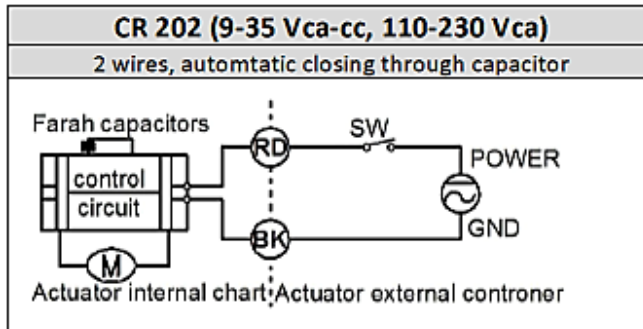

ESQUEMA DE CONEXIONES / WIRING DIAGRAM :

The specifications of the presented products are open to modifications without previous advice.

Las especificaciones del producto están sujetas a modificaciones sin previo aviso.